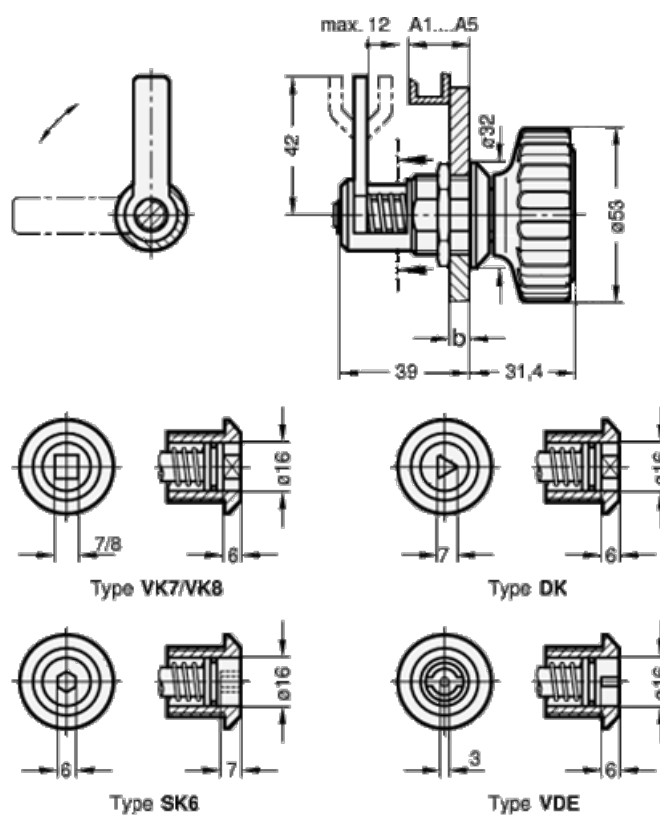

Data Sheet

Article number: 201161VK7A3

Description: E+G Door lock GN 116.1-VK7-A3
VK7 with square spindle A/F7

Measures

b max = 12
Door + frame thickness = 19-31